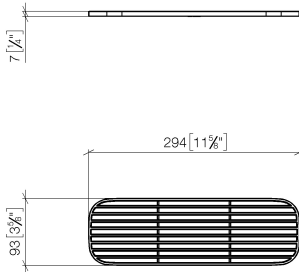

## Grid element - Matte Black

---

82 482 970

- high-quality plastic grid elements
- plastic grid elements

NOTE: Grid elements must be ordered separately.

	Matte Black	82 482 970-33
	Creamy White	82 482 970-51
	Light Grey	82 482 970-52
	Taupe	82 482 970-53

## Grid element - Matte Black

---

82 482 970

mm [inches]

Grid element - Matte Black

---

82 482 970